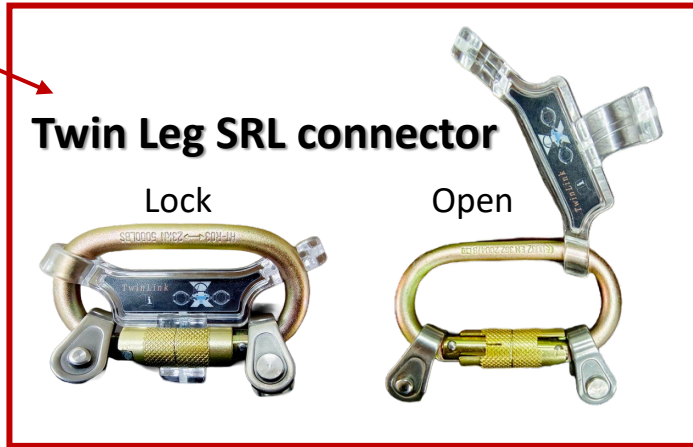

TWIN LEG FALL ARRESTER - WEBBING WITH ENERGY ABSORBER - SELF RETRACTABLE LIFELINE (SRL)

Twin Leg SRL connector

Lock

Open

**Energy Absorber
With auto-lock carabiner**

Light Weight Main Body

- ❖ EN360:2002
- ❖ CE0082 Standard

- Webbing length*: 1.8 metres
- Max user weight: 100kg
- Webbing extends & retracts to the movement of user automatically
- Double-action safety connector with swivel hook attachment

*3, 6 metres available upon request